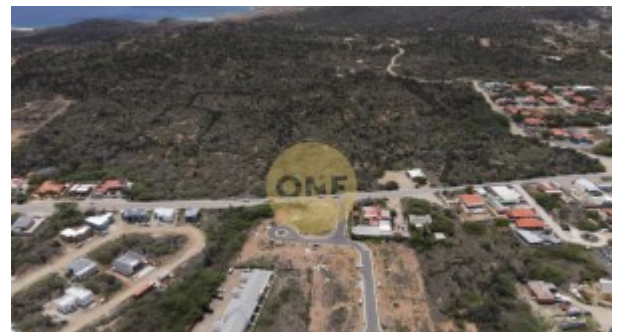

The Grove Residences

Price: USD 128.427 (AWG 231.169)

Location: Paradera

Lot size: 381 m2

Welcome to The Grove Residences at Jaburibari! Nestled in the serene and picturesque area of Jaburibari-Paradera, these exclusive property lots are now available for purchase in the coveted Jaburibari community. Offering a diverse range of sizes, these plots provide the perfect canvas for you to construct your dream home. Enjoy the tranquility and privacy of this secluded neighborhood, designed to offer both luxury and comfort. Here are more information of the lots available: Lot 3: 362m² - Under Contract Lot 4: 362m² - Under Contract Lot 12: 383m² - Under Contract Lot 13: 381m² - AWG 228.600,- Lot 15: 350m² - Under Contract Lot 16: 350m² - Under Contract Lot 19: 330m² - SOLD Lot 20: 382m² - Under Contract Lot 21: 382m² - AWG 229.200,- Don't miss the opportunity to secure your own slice of paradise and create a custom living space that perfectly suits your lifestyle. Contact us today to learn more about these prime lots and start planning your future in Jaburibari, Paradera. Contact us at info@rogaruba.com or call +297 280 9811 for all available lots.